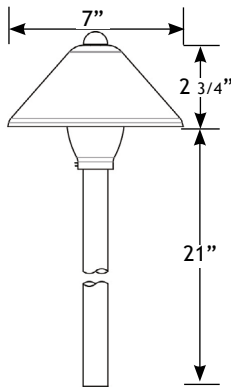

PRODUCT SPECIFICATIONS

Project Name _____ Date _____

Type or Model _____ Qty _____

VOLT® Low Voltage Landscape Lighting

PRODUCT DESCRIPTION

This Path & Area Light is a high-quality outdoor light that is great for illuminating smaller areas. Featuring a tall stem and a simple, yet attractive hat; this luminaire projects a beam of illumination with a diameter of 12 ft.

Corrosion-resistant internal components and an easy-to-change bulb socket-and-enclosure ensure years of optimal performance – carries a lifetime warranty.

PRODUCT DIMENSIONS

FEATURES & BENEFITS

- Solid Brass Construction.
- Pre-aged finish; natural patina that does not corrode.
- Beryllium copper socket more corrosion resistant than copper.
- Silicone plug at lead wire exit prevents ground moisture and insects from entering luminaire through the stem.

SPECIFICATIONS

- **Construction:** Brass
- **Finish:** Bronze
- **Lead Wire:** 18 AWG
- **Light Source:** Bi-Pin (LED or Halogen)
- **Operating Voltage:** 12VAC
- **Powered by:** VOLT's Low Voltage Transformer