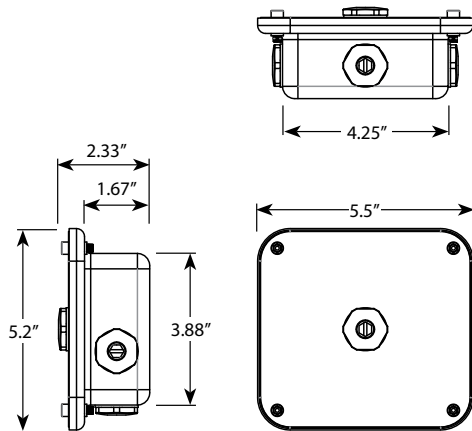

### Product Description

This stainless steel junction box is a UL Listed enclosure that houses electrical connections safe and secure from weather and pests. Multiple entrances allow for conduit to be connected and wire splices made within. Internal clamp-connectors make for simple, secure wire connections. Rated for both line voltage (120V) and low-voltage (12V), this particular junction hub can be used with all VOLT® fixtures.

### Product Dimensions

### Specifications

- ▶ **Construction:** Stainless Steel
- ▶ **Useable Wire Gauge:** 12AWG - 18AWG
- ▶ **Operating Voltage:** 12VAC or 120VAC
- ▶ **12V System Max Voltage:** AC15V 20A