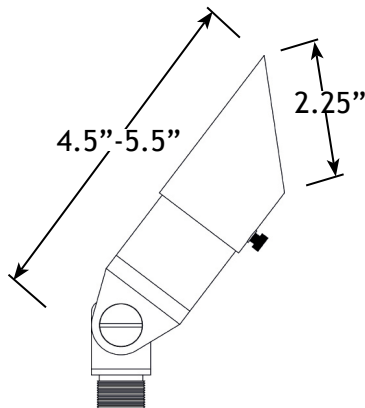

VOLT® Low Voltage Landscape Lighting

VOLT® Top Dog Scotty Mini Brass Black Spotlight - (VAL-1183-4-BBK)

PRODUCT DESCRIPTION

Crafted with meticulous attention to detail, this exceptional spotlight effortlessly combines sleek aesthetics with unparalleled functionality, making it the perfect choice for those seeking a hidden gem within their outdoor spaces. With its solid cast brass construction and moisture-tight design, the VOLT® Top Dog Scotty Mini Brass Black Spotlight ensures durability and longevity, withstanding the test of time and the elements. The durable black powder-coating finish adds a touch of sophistication while providing enhanced protection against wear and corrosion, ensuring that your spotlight maintains its stunning appearance for years to come.

PRODUCT DIMENSIONS

FEATURES & BENEFITS

- Solid Brass Construction.
- Black Powdercoat
- Beryllium copper socket more corrosion resistant than copper.
- Silicone plug at lead wire exit prevents ground moisture and insects from entering luminaire through the stem.
- Water Tight Double Silicone O-Ring - keeps water from entering luminaire.
- Extra-long (1-inch) strip resistant threading and solid brass locknut provide superior mounting stability.
- Heavy duty adjustable knuckle and adjustable glare guard- allows light to be positioned.

SPECIFICATIONS

- Construction: Brass
- Finish: Black Powdercoat
- Lead Wire: 18 AWG
- Lens: Clear flat glass
- Light Source: MR11 (LED or Halogen)
- Operating Voltage: 12VAC
- Powered by: VOLT's Low Voltage Transformer
- Mounting: Hub Stake