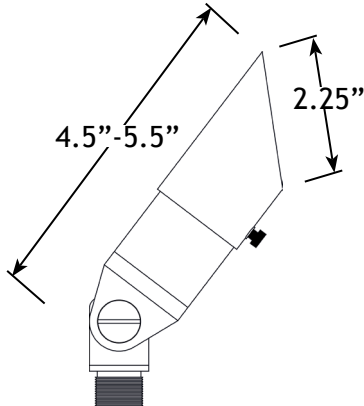

PRODUCT SPECIFICATIONS

Project Name _____ Date _____

Type or Model _____ Qty _____

VOLT® Low Voltage Landscape Lighting

VOLT® Top Dog Scotty Mini Brass Spotlight - VAL-1183

PRODUCT DESCRIPTION

Crafted with meticulous attention to detail, this spotlight boasts a solid brass construction, ensuring unrivaled durability and a timeless appeal. The pre-aged bronze finish adds a touch of sophistication, seamlessly integrating with your landscape design. Fully adjustable glare guard and knuckle provide precision aiming, allowing you to highlight your favorite garden or architectural features with pinpoint accuracy.

Designed to withstand the elements, this spotlight features a moisture-tight design, ensuring reliable operation even in challenging weather conditions. Its smaller footprint allows for easy concealment, creating a hidden light source that magically enhances the beauty of your surroundings. It's no wonder the VOLT® Top Dog Scotty Mini Brass Spotlight has been a customer favorite!

PRODUCT DIMENSIONS

FEATURES & BENEFITS

- Solid Brass Construction.
- Pre-aged finish; no powder coating, paint or finish to wear off or peel - just natural patina that does not corrode.
- Beryllium copper socket more corrosion resistant than copper.
- Silicone plug at lead wire exit prevents ground moisture and insects from entering luminaire through the stem.
- Water Tight Double Silicone O-Ring - keeps water from entering luminaire.
- Extra-long (1-inch) strip resistant threading and solid brass locknut provide superior mounting stability.
- Heavy duty adjustable knuckle and adjustable glare guard- allows light to be positioned.