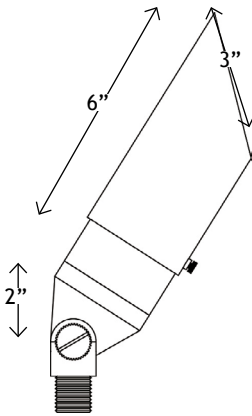

PRODUCT SPECIFICATIONS

Project Name _____ Date _____

Type or Model _____ Qty _____

VOLT® Low Voltage Landscape Lighting

VOLT® Top Dog Scotty- VAL-180

PRODUCT DESCRIPTION

The Top Dog Scotty is named after our long-time employee Scotty Somers. Scotty represents the spirit and passion of the VOLT culture and has always been our "Top Dog." We honor and support our good friend.

The VOLT® Top Dog Cast Brass Spotlight has long been one of our most popular fixtures. Ideal for any uplighting application, this heavy-duty fixture features a fully adjustable glare guard and adjustable knuckle. The glare guard enables you to prevent light from entering unwanted areas, like windows of structures or high traffic areas like walkways or roadways. The Top Dog spotlight is also shielded and has a silicone plug at the base of the fixture where the lead wires exit, helping to prevent pests and humidity entering the fixture.

PRODUCT DIMENSIONS

FEATURES & BENEFITS

- Solid Brass Construction.
- Beryllium copper socket more corrosion resistant than copper.
- Silicone plug at lead wire exit prevents ground moisture and insects from entering luminaire through the stem..
- Water Tight Double Silicone O-Ring - keeps water from entering luminaire.
- Extra-long (1-inch) strip resistant threading and solid brass locknut provide superior mounting stability.
- Heavy duty adjustable knuckle and adjustable glare guard allows light to be positioned.

SPECIFICATIONS

- **Construction:** Brass
- **Finish:** Bronze
- **Lead Wire:** 16 AWG
- **Mounting:** 10" Hammer® Stake with cutout for wire exit
- **Lens:** Clear flat
- **Light Source:** MR16 (LED or Halogen)
- **Operating Voltage:** 12VAC
- **Powered by:** VOLT's Low Voltage Transformer