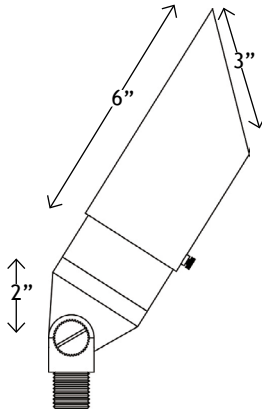

PRODUCT SPECIFICATIONS

Project Name _____ Date _____

Type or Model _____ Qty _____

VOLT® Low Voltage Landscape Lighting

VOLT® Top Dog Scotty Cast Brass Spotlight (Black) - (VAL-180-4-BBK-R1)

PRODUCT DESCRIPTION

Crafted with meticulous attention to detail, VOLT® Top Dog Scotty Cast Brass Black Spotlight boasts a solid cast brass construction, ensuring a lifetime of durability and reliability. The black powder coating finish adds a touch of sophistication, making it an excellent choice for contemporary outdoor spaces. With an adjustable glare guard and knuckle, this spotlight provides precise control over the direction and beam spread of the light. Illuminate your outdoor landscape with precision, highlighting key focal points, trees, or architectural features with ease.

PRODUCT DIMENSIONS

SPECIFICATIONS

- **Construction:** Brass
- **Finish:** Black
- **Lead Wire:** 16 AWG
- **Mounting:** 10" Hammer® Stake with cutout for wire exit
- **Lens:** Clear
- **Light Source:** MR16 (LED or Halogen)
- **Operating Voltage:** 12VAC
- **Powered by:** VOLT's Low Voltage Transformer