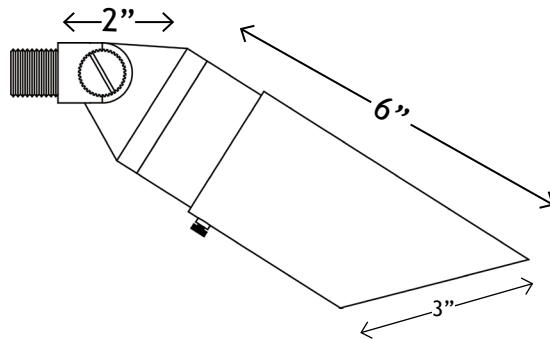

VOLT® Low Voltage Landscape Lighting

VOLT® Top Dog Scotty Brass Black Downlight- (VAL-1810-X-BBK)

PRODUCT DESCRIPTION

Unlock the allure of moonlight with VOLT® Top Dog Scotty Brass Black Downlight's exceptional features. The flat clear lens creates a mesmerizing moonlight effect that bathes your surroundings in a soft, ethereal glow. Outfitted with a hole, the lens allows any condensation to drain. Whether highlighting garden paths, accentuating architectural elements, or casting enchanting shadows, this downlight allows you to create an atmosphere that captivates the senses. Designed with convenience in mind, the Scotty Downlight features a pre-installed surface mount and a heavy-duty adjustable knuckle and glare guard to allow light positioning. Immerse yourself in the magical allure of moonlit nights, while relishing the enduring strength of its solid brass construction and beauty of its black powder-coat finish.

PRODUCT DIMENSIONS

FEATURES & BENEFITS

- Solid Brass Construction.
- Black Powdercoat.
- Beryllium copper socket more corrosion resistant than copper.
- Water Tight Double Silicone O-Ring - keeps water from entering luminaire.
- Silicone plug at lead wire exit prevents ground moisture and insects from entering luminaire through the stem.
- Flat Lens with hole - to help drain water.
- Extra-long (1-inch) strip resistant threading and solid brass locknut provide superior mounting stability.
- Heavy duty adjustable knuckle and adjustable glare guard- allows light to be positioned.

SPECIFICATIONS

- Construction: Brass
- Finish: Black Powdercoat
- Lead Wire: 25' 18 AWG,
- Lens: Clear flat glass
- Light Source: MR16 (LED or Halogen)
- Mounting (included): Surface Mount
- Powered by: VOLT's Low Voltage Transformer
- Operating Voltage: 12V