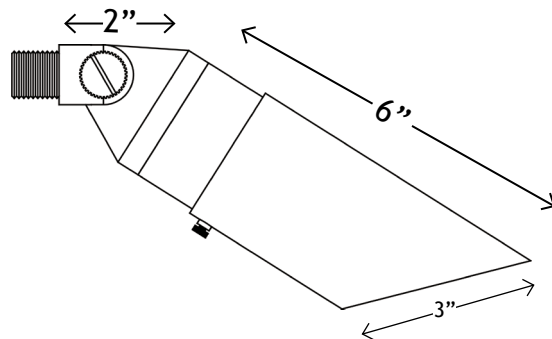

PRODUCT DIMENSIONS

FEATURES & BENEFITS

- Solid Brass Construction.
- Pre-aged finish; no powder coating, paint or finish to wear off or peel - just natural patina that does not corrode.
- Beryllium copper socket more corrosion resistant than copper.
- Water Tight Double Silicone O-Ring - keeps water from entering luminaire.
- Silicone plug at lead wire exit prevents ground moisture and insects from entering luminaire through the stem.
- Flat Lens with hole - to help drain water.
- Extra-long (1-inch) strip resistant threading and solid brass locknut provide superior mounting stability.
- Heavy duty adjustable knuckle and adjustable glare guard- allows light to be positioned.

SPECIFICATIONS

- **Construction:** Brass
- **Finish:** Bronze
- **Lead Wire:** 40' 18 AWG,
- **Lens:** Clear flat glass
- **Light Source:** MR16 (LED or Halogen)
- **Mounting (included):** Surface Mount
- **Powered by:** VOLT's Low Voltage Transformer
- **Operating Voltage:** 12V

WARRANTY

Lifetime Warranty

CERTIFICATIONS