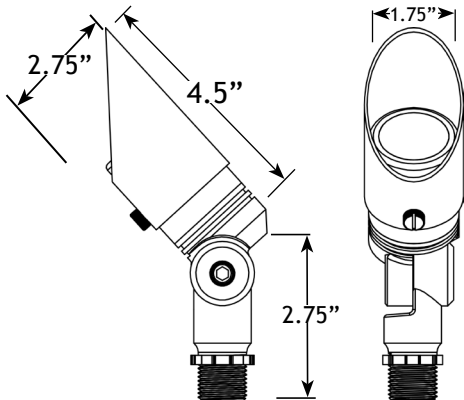

PRODUCT SPECIFICATIONS

Project Name _____ Date _____

Type or Model _____ Qty _____

VOLT® Low Voltage Landscape Lighting All-Star™ Mini- VAL-2001-X-XXX

Product Description

The VOLT® All-Star™ Mini Spotlight is a professional-grade compact and durable landscape lighting directional light perfect for garden lighting and illuminating architectural features. Constructed of solid cast brass, this fixture can withstand almost any physical and environmental abuse. Extremely compact and easy-to-install; this Mini Landscape Lighting Spotlight is small enough to place in garden planters, small garden beds, and other niche areas. A removable and adjustable glare shield allows the installer to precisely control the light so it does not project into the viewers' eyes. The size and controllability of this fixture makes it a perfect choice when a small discrete light source is needed.

Product Dimensions

Features & Benefits

- ▶ Solid Brass Construction.
- ▶ Pre-aged finish- a natural patina that does not corrode.
- ▶ Beryllium copper socket - more corrosion resistant than copper.
- ▶ Silicone plug at lead wire exit prevents ground moisture and insects from entering luminaire through the stem.
- ▶ Water Tight Single Silicone O-Ring - keeps water from entering luminaire.
- ▶ Extra-long (1-inch) strip resistant threading and solid brass locknut provide superior mounting stability.
- ▶ Heavy duty adjustable knuckle and adjustable glare guard- allows light to be precision aimed.

Specifications

- ▶ **Construction:** Brass
- ▶ **Finish:** Bronze or Copper Finish
- ▶ **Lead Wire:** 18AWG
- ▶ **Mounting:** VOLT® Hub Stake
- ▶ **Lens:** Clear Flat Glass
- ▶ **Light Source (sold separately):** MR11 (LED or Halogen)
- ▶ **Operating Voltage:** 12VAC
- ▶ **Powered by:** VOLT's Low Voltage Transformer