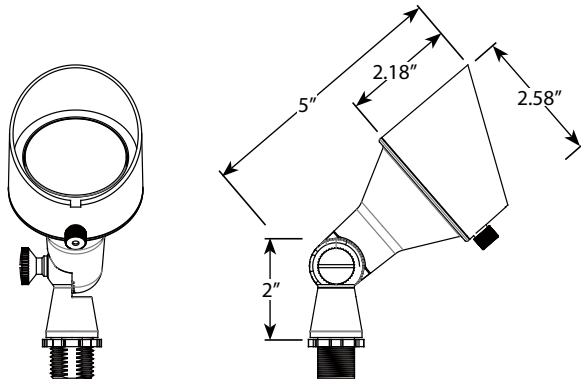

VOLT® Low Voltage Landscape Lighting Lucid Brass Spotlight- VAL-2006-4-BBZ

Product Description

The VOLT® Lucid Spotlight is a lamp-ready fixture capable of producing powerful light output typically seen from an integrated LED fixture. Designed to primarily be used with our 9W LED MR16 bulb (70W Halogen Replacement), this fixture is specially designed for high light output. The recommended LED MR16 bulb features a special thermal foldback design which will help dissipate heat by gradually dimming if needed. The fixture can also be used with our traditional LED MR16 bulbs. A cast brass construction with an antique bronze finish offers a lifetime of durability and beauty. The twist-and-lock style lens makes for easy bulb installation. Tool-less adjustability of the knuckle and glare guard allow for precision aiming of light output and additional glare control. Includes VOLT®'s Lifetime Warranty.

Product Dimensions

Specifications

- ▶ **Construction:** Brass
- ▶ **Finish:** Bronze
- ▶ **Lead Wire:** 18AWG
- ▶ **Mounting:** Hammer® Stake with cutout for wire exit
- ▶ **Lens:** Clear Flat Glass
- ▶ **Light Source (not included):** 9W MR16 or traditional MR16
- ▶ **Operating Voltage:** 12VAC
- ▶ **Powered by:** VOLT's Low Voltage Transformer