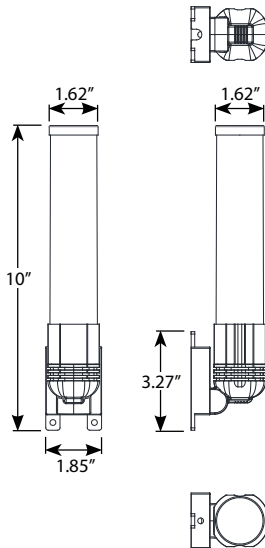

### Product Dimensions

### Specifications

- ▶ Construction: Brass
- ▶ Finish: Black
- ▶ Lead Wire: 18 AWG
- ▶ Mounting Orientation: Up or Down
- ▶ Lens: Frosted PVC
- ▶ Light Source: MR11 (sold separately)
- ▶ Operating Voltage: 12VAC
- ▶ Powered by: VOLT's Low Voltage Transformer