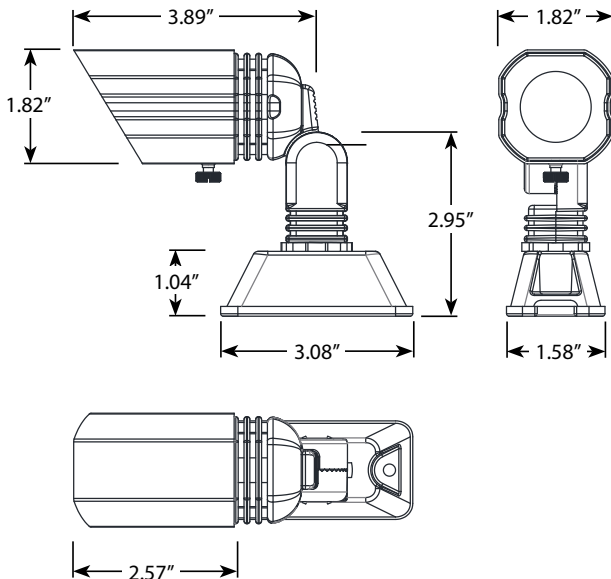

VOLT® Low Voltage Landscape Lighting

Lusitano Mini Brass Lanai Light- VAL-2013-BBK

Product Description

This version of the VOLT® Lusitano Mini Spotlight is specially designed for lanai lighting applications. Featuring a pre-installed brass lanai mount, this lanai light can be easily mounted onto pool cage posts. The included mount is engineered with a plastic cover for corrosion prevention - this allows the brass fixtures to be safely mounted to the aluminum posts. Constructed of durable, solid cast brass with a heavy-duty black powder coated finish. Ideal for upward or downward illumination around swimming pools and lanais. Designed and optimized for use with LED MR11 bulbs. Backed by VOLT®'s Lifetime Warranty.

Product Dimensions

Specifications

- ▶ Construction: Brass
- ▶ Finish: Black
- ▶ Lead Wire: 18 AWG
- ▶ Mounting Orientation: Up or Down
- ▶ Lens: Clear flat glass
- ▶ Light Source: MR11 (sold separately)
- ▶ Operating Voltage: 12VAC
- ▶ Powered by: VOLT's Low Voltage Transformer

Features & Benefits

- ▶ Solid Cast Brass Construction.
- ▶ Pre-installed brass lanai mount with plastic cover to prevent corrosion
- ▶ Beryllium copper socket more corrosion resistant than copper.
- ▶ Silicone plug at lead wire exit prevents moisture and insects from entering luminaire through the stem.
- ▶ Twist and lock body design
- ▶ Strip resistant threading provides superior mounting stability.
- ▶ Adjustable knuckle and adjustable glare guard allows light to be precision aimed.
- ▶ Tight lamp fitment that helps with heat dissipation.