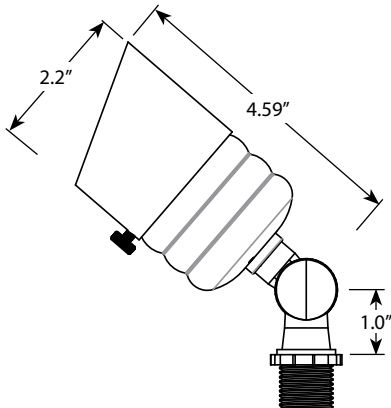

PRODUCT DIMENSIONS

FEATURES & BENEFITS

- Sheet Brass Construction.
- Pre-aged finish; no powder coating, paint or finish to wear off or peel—just natural patina that does not corrode.
- Beryllium copper socket – more corrosion resistant than copper.
- Silicone plug at lead wire exit prevents ground moisture and insects from entering luminaire through the stem.
- Water Tight Silicone O-Ring - keeps water from entering luminaire.
- Extra-long (1-inch) strip resistant threading and solid brass locknut provide superior mounting stability.
- Glare guard and heavy duty adjustable knuckle - allows light to be positioned.

SPECIFICATIONS

- **Construction:** Brass
- **Finish:** Bronze
- **Lead Wire:** 4' (standard) or 25' (optional) 18AWG
- **Lens:** Clear flat glass
- **Light Source (not included):** MR16 (LED or Halogen)
- **Operating Voltage:** 12VAC
- **Mounting:** 10" Hammer® Stake with cutout for wire exit
- **Powered by:** VOLT's Low Voltage Transformer

WARRANTY

Lifetime Warranty

CERTIFICATIONS