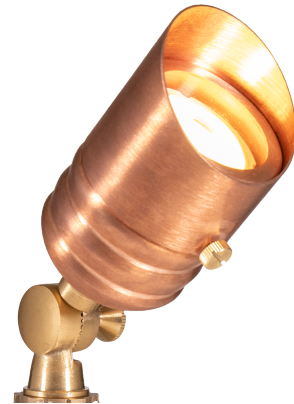

## VOLT® Fat Boy Mini Copper Spotlight - VAL-2014-4-CCP

### PRODUCT DESCRIPTION

Introducing the VOLT® Fat Boy Mini Copper Spotlight - the perfect addition to your landscape lighting arsenal! Featuring a slimmer and shortened body, and an extended glare guard, the Fat Boy Mini spotlight still allows for easy bulb accessibility while delivering the same great light output as the G2 Fat Boy.

Crafted from solid copper construction and finished with a stunning natural copper finish, this spotlight is designed for customers who demand high-quality and reliable outdoor lighting and is built to last and withstand harsh weather conditions. With the same impressive features and benefits as the G2 Fat Boy, and still using the MR16 bulb, the VOLT® Fat Boy Mini Copper Spotlight is the perfect choice for anyone looking to upgrade their landscape lighting. The sleek and modern design will add a touch of elegance to any outdoor space, while the exceptional illumination will enhance the beauty of your landscape.

### SPECIFICATIONS

- **Construction:** Copper
- **Finish:** Raw
- **Lead Wire:** 4' (standard) or 25' (optional) 18AWG
- **Lens:** Clear flat glass
- **Light Source (not included):** MR16 (LED or Halogen)
- **Operating Voltage:** 12VAC
- **Mounting:** 10" Hammer® Stake with cutout for wire exit
- **Powered by:** VOLT's Low Voltage Transformer