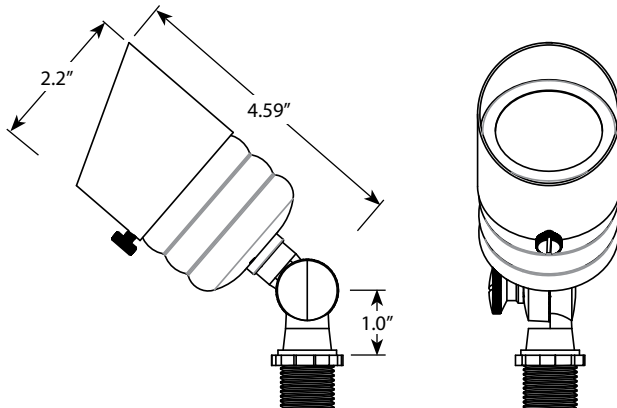

### PRODUCT DIMENSIONS

### SPECIFICATIONS

- **Construction:** Copper
- **Finish:** Raw
- **Lead Wire:** 4' (standard) or 25' (optional) 18AWG
- **Lens:** Clear flat glass
- **Light Source (not included):** MR16 (LED or Halogen)
- **Operating Voltage:** 12VAC
- **Mounting:** 10" Hammer® Stake with cutout for wire exit
- **Powered by:** VOLT's Low Voltage Transformer