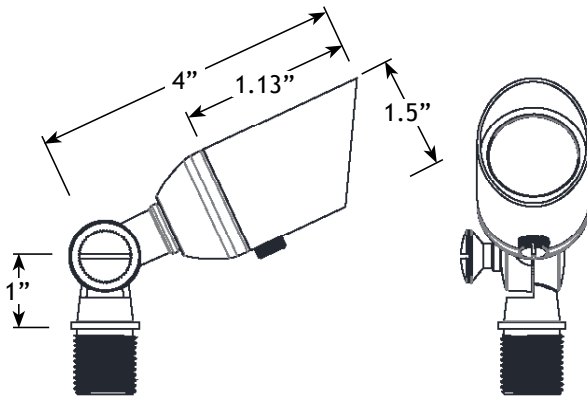

PRODUCT DIMENSIONS

FEATURES & BENEFITS

- Solid Brass Construction.
- Pre-aged finish; natural patina that does not corrode.
- Beryllium copper socket more corrosion resistant than copper.
- Strip resistant threading provides superior mounting stability.
- Adjustable knuckle allows light to be precision aimed.

SPECIFICATIONS

- **Construction:** Brass
- **Finish:** Bronze
- **Lead Wire:** 18 AWG
- **Lens:** Clear flat glass
- **Light Source:** MR8
- **Operating Voltage:** 12VAC
- **Powered by:** VOLT's Low Voltage Transformer

WARRANTY

Lifetime Warranty

CERTIFICATIONS

Max 20 Watts

LISTED File # E466348

Max 20 Watts

LISTED File #E466348