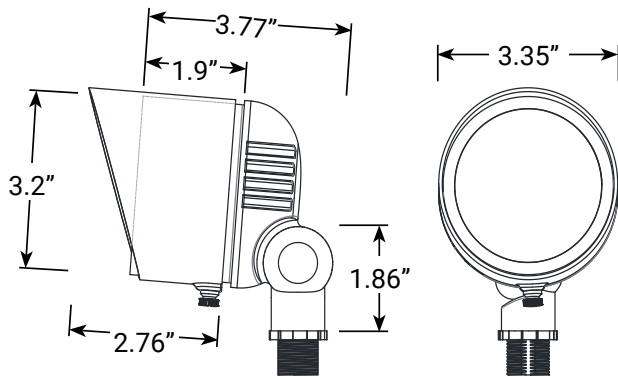

PRODUCT DIMENSIONS

FEATURES & BENEFITS

- Solid brass construction for long-lasting durability.
- Pre-aged bronze finish that will naturally patina with age.
- Correlated color temperature control offers 2200K (682lm), 2700K (724lm), 3000K (744lm), or 4000K (780lm).
- Red (353lm) | Green (556lm) | Blue (113lm)
- Fully adjustable glare guard & knuckle for precision control.

SPECIFICATIONS

- **Construction:** Brass
- **Finish:** Bronze
- **Lead Wire:** 25' 18 AWG
- **Mounting:** 10" Hammer Stake
- **Lens:** 60° pre-installed with 38° in box
- **Operating Voltage:** 12VAC
- **Powered by:** VOLT's Low Voltage Transformer
- **Light Source (not included):** Integrated

WARRANTY

Lifetime Warranty

CERTIFICATIONS

LISTED File # E466348

LISTED File #E466348