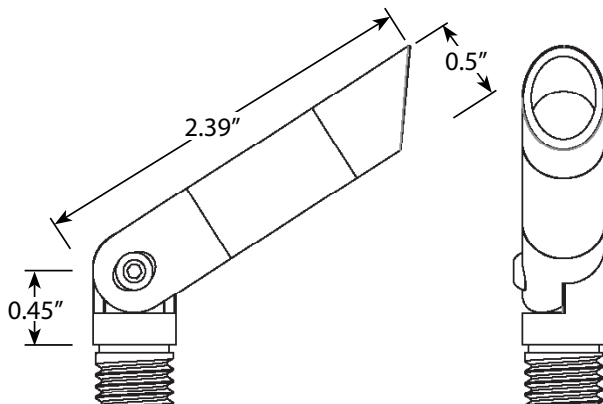

PRODUCT SPECIFICATIONS

Project Name _____ Date _____

Type or Model _____ Qty _____

VOLT® Low Voltage Landscape Lighting

VOLT® - Nano Integrated LED Brass Spotlight - (VAL-2049-35-4-BBZ)

PRODUCT DESCRIPTION

Thanks to its tiny design, the Nano Spotlight delivers an incredible amount of illumination while remaining inconspicuous. With its precise beam control, you can direct the light exactly where you want it, ensuring maximum impact and creating breathtaking lighting effects that elevate the ambiance of any urban space. Crafted from solid brass, the VOLT® Nano Integrated LED Brass Spotlight exudes a timeless elegance while ensuring durability that withstands the test of time. Its moisture-tight design guarantees reliable performance in any weather condition, making it suitable for outdoor applications.

PRODUCT DIMENSIONS

SPECIFICATIONS

- **Construction:** Brass
- **Finish:** Bronze
- **Lead Wire:** 18 AWG
- **Lens:** Clear flat glass
- **Light Source:** Integrated
- **Operating Voltage:** 12VAC
- **Powered by:** VOLT's Low Voltage Transformer
- **Lumens:** 85lm
- **Color Temperature:** 2700K