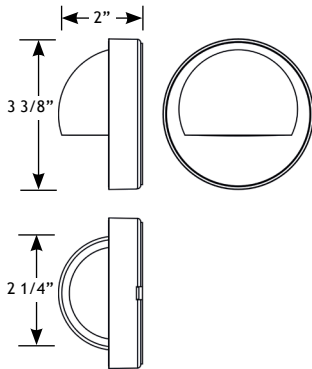

PRODUCT SPECIFICATIONS

Project Name _____ Date _____

Type or Model _____ Qty _____

VOLT® Low Voltage Landscape Lighting

VOLT® Cast Brass Deck Light (Black)- (VDL-600-25-BBK)

PRODUCT DESCRIPTION

Elevate your deck lighting project with the VOLT® Cast Brass Black Deck Light, designed specifically for those seeking an easy-to-install, modern and stylish lighting solution for their deck. Crafted with meticulous attention to detail, this deck light features a robust cast brass construction, ensuring durability and longevity in outdoor environments while a moisture-tight design further ensures protection against the elements. The ceramic white interior maximizes light output, providing a warm and inviting glow that enhances the beauty of your deck space, creating a captivating and well-lit outdoor oasis, all on your own.

PRODUCT DIMENSIONS

FEATURES & BENEFITS

- Solid cast brass construction
- Black powder-coated finish
- Accepts halogen or LED G4 bi-pin bulb
- Made to fit where other deck lights may not.
- 25' 18AWG lead wire
- Ceramic white interior reflects light to maximize output and beam spread
- Beryllium copper socket is more corrosion-resistant than regular copper
- Silicone plug where lead wires exit fixture; this prevents ground moisture and insects from entering

SPECIFICATIONS

- **Construction:** Brass
- **Finish:** Black
- **Lead Wire:** 25' (standard) 18AWG
- **Mounting:** Two Lock Screws
- **Lens:** Frosted Glass
- **Light Source:** Bi-pin (LED or Halogen)
- **Operating Voltage:** 12VAC
- **Powered by:** VOLT's Low Voltage Transformer