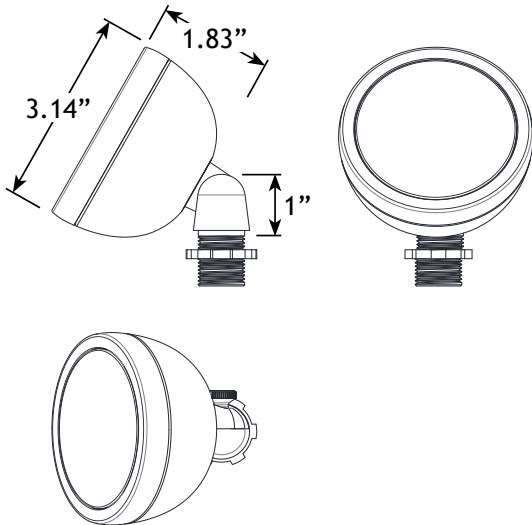

PRODUCT SPECIFICATIONS

Project Name _____ Date _____

Type or Model _____ Qty _____

VOLT® Low Voltage Landscape Lighting

VOLT® Mini Round Wall Wash - VFL-4027

PRODUCT DESCRIPTION

A pre-aged bronze finish adorns the solid brass construction and moisture-tight design for long-lasting durability. Featuring a round shape and frosted lens, this wall wash delivers a softly diffused, wide beam that offers a natural and subtle alternative to traditional spotlights.

With an adjustable knuckle for precision aiming and a ceramic white interior, this wall wash maximizes its light output and beam spread – making it perfect for lighting up larger applications such as walls, large focal points, or even providing a wash-type illumination for low-lying plants and garden beds.

PRODUCT DIMENSIONS

FEATURES & BENEFITS

- Solid Brass Construction.
- Pre-aged finish; natural patina that does not corrode.
- Beryllium copper socket more corrosion resistant than copper.
- Strip resistant threading provides superior mounting stability.
- Adjustable knuckle allows light to be precision aimed.