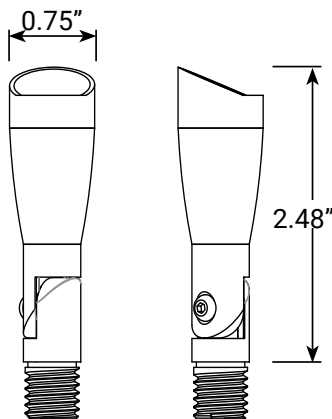

PRODUCT SPECIFICATIONS

Project Name _____ Date _____

Type or Model _____ Qty _____

VOLT® Low Voltage Landscape Lighting

VOLT® Nano Integrated LED Brass Flood Light - VFL-4028

PRODUCT DESCRIPTION

The ultimate solution to hidden light sources, this tiny flood light measures only 2.5" in length and 0.75" in width, making it easily concealable in any setting. Designed specifically for smaller, non-traditional, urban landscapes such as high-rises, apartments, planters, and more, this flood light offers the smallest footprint measuring the size of your index finger.

Despite its small footprint, this integrated LED flood light produces a powerful 175 lumens of a warm 2700K glow. Aligned with the broad beam angle characteristic of conventional flood lights, the Nano Flood Light offers an expansive ~120° beam angle, ensuring widespread and effective illumination.

PRODUCT DIMENSIONS

FEATURES & BENEFITS

- Solid Brass Construction.
- Pre-aged bronze finish that will naturally and beautifully patina with age.
- Strip resistant threading provides superior mounting stability.
- IP66 rating to withstand dust and powerful jetting water.
- Adjustable knuckle allows light to be precision-aimed.
- Beryllium copper socket – more corrosion resistant than copper.

SPECIFICATIONS

- **Construction:** Brass
- **Finish:** Bronze
- **Mounting:** 2" Hammer Stake
- **Lead Wire:** 18 AWG
- **Lens:** clear
- **Light Source:** Integrated
- **Operating Voltage:** 12VAC
- **Powered by:** VOLT's Low Voltage Transformer