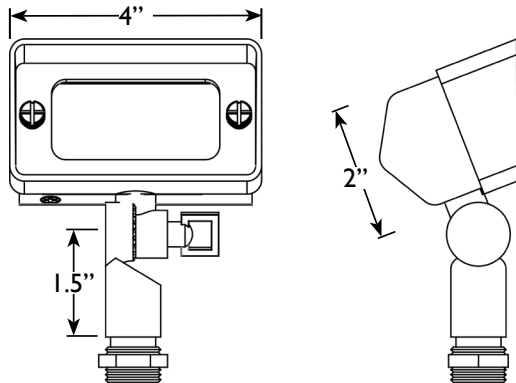

Product Dimensions

Features & Benefits

- ▶ Solid Brass or Copper Construction.
- ▶ Pre-aged finish; no powder coating, paint or finish to wear off or peel—just natural patina that does not corrode.
- ▶ Stem is 1-inch thick and includes extra-long (1-inch) strip resistant threading for greater stability.
- ▶ Adjustable shade moves up and down to modify spread of light. Ceramic white paint under shade for maximum photometrics.
- ▶ Beryllium copper socket - more corrosion resistant than copper.
- ▶ Silicone plug at lead wire exit prevents ground moisture and insects from entering luminaire through the stem.
- ▶ Machine threaded body screws tight onto an O-ring for a moisture tight design.

Specifications

- ▶ **Construction:** Cast Brass
- ▶ **Finish:** Bronze
- ▶ **Lead Wire:** 48" (standard) or 25' (optional) 16AWG, SPT-2
- ▶ **Mounting:** 10" Hammer® Stake with cutout for wire exit
- ▶ **Glass or Lens:** Clear Protective Glass Globe
- ▶ **Light Source (not included):** Bipin (LED or Halogen)
- ▶ **Maximum Lamp Rating:** 20W
- ▶ **Operating Voltage:** 12V AC
- ▶ **Shipping Weight:** 3 lbs
- ▶ **Powered by:** VOLT's Low Voltage Transformer