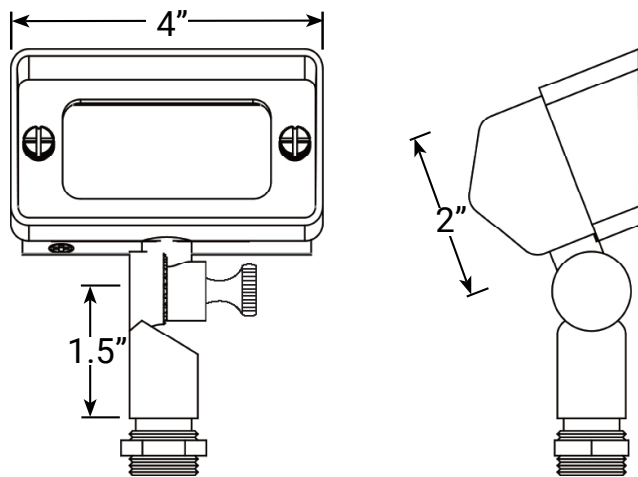

VOLT® Low Voltage Landscape Lighting

VOLT® Gentle Splash Cast Brass Flood Light & Wall Wash (VFL-430-4-BBK)

PRODUCT DESCRIPTION

With its wider beam spread, the VOLT® Gentle Splash Cast Brass Flood Light & Wall Wash strikes the perfect balance between the low-level brightness of spotlights with the wider focus of floodlights. It delivers just the right amount of illumination, allowing you to showcase your landscape or architectural elements with subtlety and finesse. Designed to meet the diverse needs of your outdoor lighting projects, the Gentle Splash includes several different lenses, allowing you to maximize brightness or further diffuse the beam and soften its edges.

PRODUCT DIMENSIONS

FEATURES & BENEFITS

- Solid Brass Construction.
- Black Powder Coat Finish
- Strip resistant threading provides superior mounting stability.
- Silicone plug at lead wire exit prevents ground moisture and insects from entering.
- Machine threaded body screws tighten onto a gasket for a moisture tight design.
- Beryllium copper socket – more corrosion resistant than copper.

SPECIFICATIONS

- Construction: Brass
- Finish: Black
- Mounting: 10" Hammer® Stake
- Lead Wire: 18 AWG
- Lens: Frosted lens (installed), clear lens and spread diffusion lens
- Light Source: Bi-pin (LED or Halogen)
- Operating Voltage: 12VAC
- Powered by: VOLT's Low Voltage Transformer

WARRANTY

Lifetime Warranty

CERTIFICATIONS