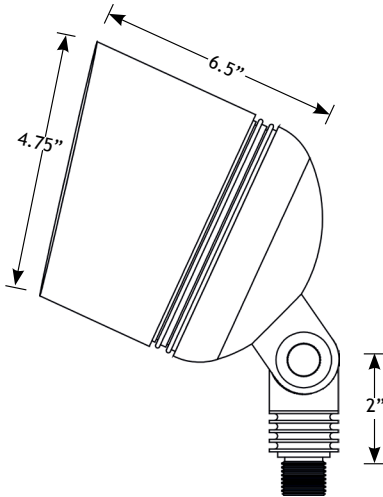

PRODUCT SPECIFICATIONS

Project Name _____ Date _____

VOLT®

Type or Model _____ Qty _____

VOLT® Low Voltage Landscape Lighting

VOLT® - Big PAR36 Brass Flood Light - VFL-4520

PRODUCT DESCRIPTION

The Big Par36 Flood Light combines the artistry of solid brass construction with the allure of a pre-aged bronze finish. As time passes, it will develop a graceful patina, adding a touch of vintage charm to your landscape; however, this light isn't just a beauty, it's built to last.

PRODUCT DIMENSIONS

FEATURES & BENEFITS

- Solid Brass Construction.
- Silicone plug at lead wire exit prevents ground moisture and insects from entering luminaire.
- Water Tight Silicone O-Ring - keeps water from entering luminaire.
- Extra-long (1-inch) strip resistant threading and solid brass locknut provide superior mounting stability.
- Heavy duty adjustable knuckle

SPECIFICATIONS

- **Construction:** Brass
- **Finish:** Bronze
- **Lead Wire:** 18 AWG
- **Lens:** Clear
- **Light Source:** PAR36
- **Operating Voltage:** 12VAC
- **Powered by:** VOLT's Low Voltage Transformer