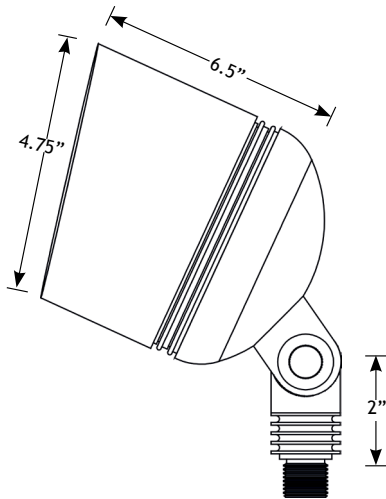

PRODUCT SPECIFICATIONS

Project Name _____ Date _____

VOLT®

Type or Model _____ Qty _____

VOLT® Low Voltage Landscape Lighting

VOLT® Big Par36 Brass Black Flood - VFL-4520-BBK

PRODUCT DESCRIPTION

Crafted with meticulous attention to detail, this flood light boasts a solid brass construction that ensures long-lasting durability and reliability. The sleek black powder-coating finish not only enhances its modern appeal but also allows for easier concealment, seamlessly integrating into any outdoor setting.

Designed with versatility in mind, the VOLT® Big Par 36 Brass Black Flood Light is equipped with an adjustable knuckle, providing precise control over the direction of light. Whether you're highlighting a grand architectural facade, illuminating prominent signs, or accentuating majestic trees, this flood light offers the flexibility to achieve stunning lighting effects.

PRODUCT DIMENSIONS

FEATURES & BENEFITS

- Solid Brass Construction.
- Silicone plug at lead wire exit prevents ground moisture and insects from entering luminaire.
- Water Tight Silicone O-Ring - keeps water from entering luminaire.
- Extra-long (1-inch) strip resistant threading and solid brass locknut provide superior mounting stability.
- Heavy duty adjustable knuckle

SPECIFICATIONS

- **Construction:** Brass
- **Finish:** Black
- **Lead Wire:** 18 AWG
- **Lens:** Clear
- **Light Source:** PAR36
- **Operating Voltage:** 12VAC
- **Powered by:** VOLT's Low Voltage Transformer