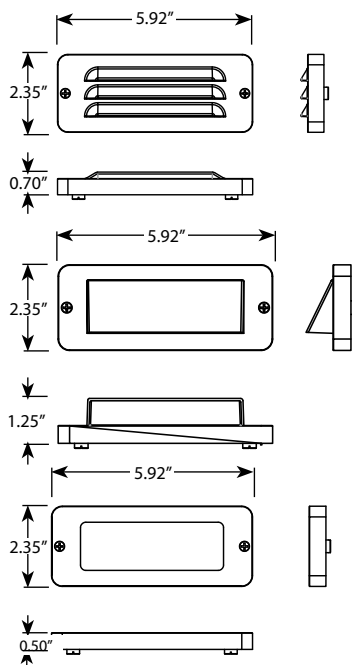

The VOLT® Mini Thin Louvered LED Step Light is perfect for homeowners, landscape designers, and contractors looking for a discreet and functional way to illuminate outdoor stairs and pathways. With its sleek, low-profile design and louvered faceplate, this light provides a warm and inviting glow while blending seamlessly into any outdoor space. And with no need to be recessed into a step or a wall, these step lights remain easy to install. Ideal applications include illuminating walkways next to stone walls, retaining walls and nooks around outdoor kitchens.

PRODUCT DIMENSIONS

FEATURES & BENEFITS

- Easy installation, this fixture does not need to be recessed into a surface.
- Pre-aged finish; natural patina that does not corrode.
- Silicone plug at lead wire exit prevents moisture and insects from entering luminaire
- Completely water tight; pressure fit rubber gasket and rubber seal around wire exit. This fixture is IP65 rated.
- Ideal lumen count creates a soft light to illuminate an area without being overly bright.

SPECIFICATIONS

- **Construction:** Brass
- **Finish:** Bronze
- **Lead Wire:** 18 AWG
- **Lens:** Frosted lens
- **Light Source:** Integrated
- **Operating Voltage:** 12VAC
- **Powered by:** VOLT's Low Voltage Transformer