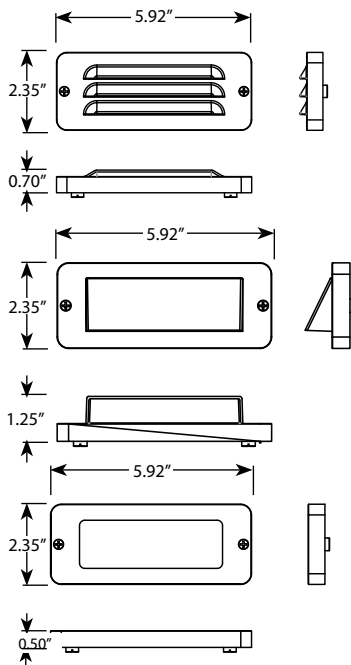

PRODUCT SPECIFICATIONS

Project Name _____ Date _____

VOLT®

Type or Model _____ Qty _____

VOLT® Low Voltage Landscape Lighting

VOLT® Mini Thin Hooded LED Step Light (Bronze) - VHS-6104-25-BBZ

PRODUCT DESCRIPTION

The VOLT® Mini Thin Hooded LED Step Light is perfect for homeowners, landscape designers, and contractors looking for a discreet and functional way to illuminate outdoor stairs and pathways. With its sleek, low-profile design and hooded faceplate, this light provides a warm and inviting glow while blending seamlessly into any outdoor space. And with no need to be recessed into a step or a wall, these step lights remain easy to install. Ideal applications include illuminating walkways next to stone walls, retaining walls and nooks around outdoor kitchens.

PRODUCT DIMENSIONS

SPECIFICATIONS

- **Construction:** Brass
- **Finish:** Bronze
- **Lead Wire:** 18 AWG
- **Lens:** Frosted lens
- **Light Source:** Integrated
- **Operating Voltage:** 12VAC
- **Powered by:** VOLT's Low Voltage Transformer