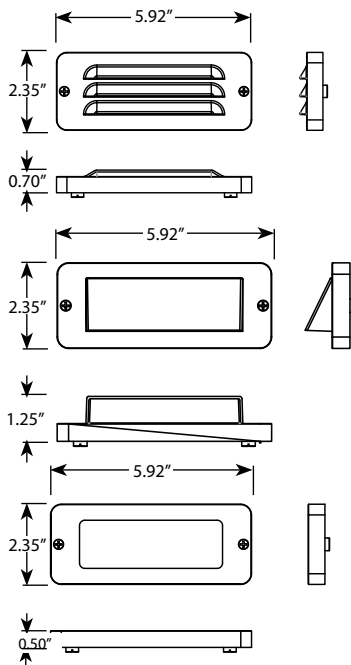

PRODUCT SPECIFICATIONS

Project Name _____ Date _____

Type or Model _____ Qty _____

VOLT® Low Voltage Landscape Lighting

VOLT® Mini Thin Open Face LED Step Light (Bronze) - VHS-6105-25-BBZ

PRODUCT DESCRIPTION

The VOLT® Mini Thin Open Face LED Step Light is perfect for homeowners, landscape designers, and contractors looking for a discreet and functional way to illuminate outdoor stairs and pathways. With its sleek, low-profile design and open faceplate, this light provides a warm and inviting glow while blending seamlessly into any outdoor space. And with no need to be recessed into a step or a wall, these step lights remain easy to install. Ideal applications include illuminating walkways next to stone walls, retaining walls and nooks around outdoor kitchens.

PRODUCT DIMENSIONS

SPECIFICATIONS

- **Construction:** Brass
- **Finish:** Bronze
- **Lead Wire:** 18 AWG
- **Lens:** Frosted lens
- **Light Source:** Integrated
- **Operating Voltage:** 12VAC
- **Powered by:** VOLT's Low Voltage Transformer