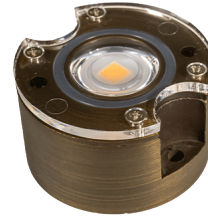

PRODUCT DIMENSIONS

SPECIFICATIONS

- **Construction:** Brass
- **Finish:** Bronze
- **Lead Wire:** 18 AWG
- **Lens:** Clear, frosted or diffused
- **Light Source:** Integrated
- **Operating Voltage:** 12VAC
- **Powered by:** VOLT's Low Voltage Transformer
- **Watts:** 1W
- **Lumens:** 100lm
- **Color Temperature:** 2200K

FEATURES & BENEFITS

- Solid Brass Construction.
- Pre-aged finish; natural patina that does not corrode.
- IP67 rating ensures protection against dust, water, and temporary immersion up to 1 meter (3 ft. 3 in.)
- Glare guards (sold separately) available for directing light and glare control: Beacon | Grated | Shielded | Turret Top

CERTIFICATIONS

LISTED File # E466348

LISTED File #E466348

WARRANTY

Lifetime Warranty