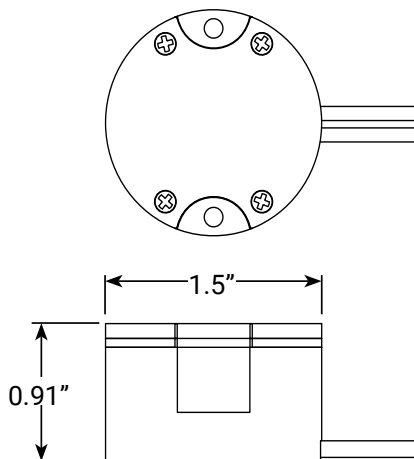

Core Drilled. The perfectly round fixture body and flat top are ideal for installing this light flush with any surface. Using a 1.5" core drill bit, the fixture can be inset into wood, cement, or any other material. The result is a light source that originates from a flat plane - hiding the fixture body for a cleaner non-intrusive installation.

### PRODUCT DIMENSIONS