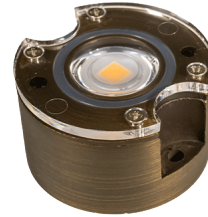

PRODUCT SPECIFICATIONS

Project Name _____ Date _____

Type or Model _____ Qty _____

VOLT® Low Voltage Landscape Lighting

VOLT® G2 BuddyPro LED Brass Puck Light- VHS-6733

PRODUCT DESCRIPTION

The G2 BuddyPro LED brass puck light (2700K) effortlessly transforms your space, offering a variety of mounting and installation options to suit your needs. Surface mount it under benches, railings, or overhangs for targeted lighting. Recess it into decks, steps, and hardscapes for a seamless, integrated look. Direct it downward as a functional downlight or use it as an uplight for your garden features or pathways.

With its IP67 rating, the BuddyPro puck light is built to withstand dust, water, and even temporary submersion, making it for year-round use. With 116 lumens of brightness and three (3) interchangeable lenses (included) - clear, frosted, and diffused – you can personalize the light output and effect. Additionally, four (4) glare guards (sold separately) give customization over light direction and glare control.

Core Drilled. The perfectly round fixture body and flat top are ideal for installing this light flush with any surface. Using a 1.5" core drill bit, the fixture can be inset into wood, cement, or any other material. The result is a light source that originates from a flat plane - hiding the fixture body for a cleaner non-intrusive installation.

PRODUCT DIMENSIONS

SPECIFICATIONS

- **Construction:** Brass
- **Finish:** Bronze
- **Lead Wire:** 18 AWG
- **Lens:** Clear, frosted or diffused
- **Light Source:** Integrated
- **Operating Voltage:** 12VAC
- **Powered by:** VOLT's Low Voltage Transformer
- **Watts:** 1W
- **Lumens:** 116lm
- **Color Temperature:** 2700K