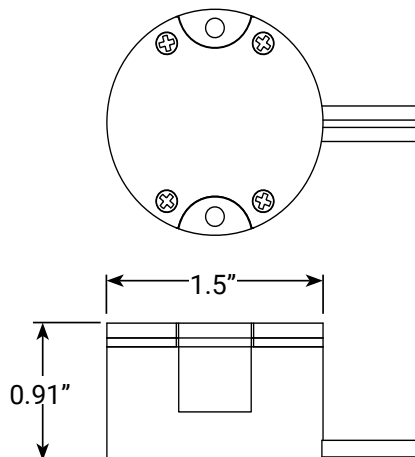

PRODUCT SPECIFICATIONS

Project Name _____ Date _____

Type or Model _____ Qty _____

VOLT® Low Voltage Landscape Lighting

VOLT® G2 BuddyPro LED Brass Puck Light- VHS-6733

PRODUCT DESCRIPTION

The G2 BuddyPro LED brass puck light (2700K) effortlessly transforms your space, offering a variety of mounting and installation options to suit your needs. Surface mount it under benches, railings, or overhangs for targeted lighting. Recess it into decks, steps, and hardscapes for a seamless, integrated look. Direct it downward as a functional downlight or use it as an uplight for your garden features or pathways.

With its IP67 rating, the BuddyPro puck light is built to withstand dust, water, and even temporary submersion, making it for year-round use. With 116 lumens of brightness and three (3) interchangeable lenses (included) - clear, frosted, and diffused – you can personalize the light output and effect. Additionally, four (4) glare guards (sold separately) give customization over light direction and glare control.

Core Drilled. The perfectly round fixture body and flat top are ideal for installing this light flush with any surface. Using a 1.5" core drill bit, the fixture can be inset into wood, cement, or any other material. The result is a light source that originates from a flat plane - hiding the fixture body for a cleaner non-intrusive installation.

PRODUCT DIMENSIONS

SPECIFICATIONS

- **Construction:** Brass
- **Finish:** Bronze
- **Lead Wire:** 18 AWG
- **Lens:** Clear, frosted or diffused
- **Light Source:** Integrated
- **Operating Voltage:** 12VAC
- **Powered by:** VOLT's Low Voltage Transformer
- **Watts:** 1W
- **Lumens:** 116lm
- **Color Temperature:** 2700K