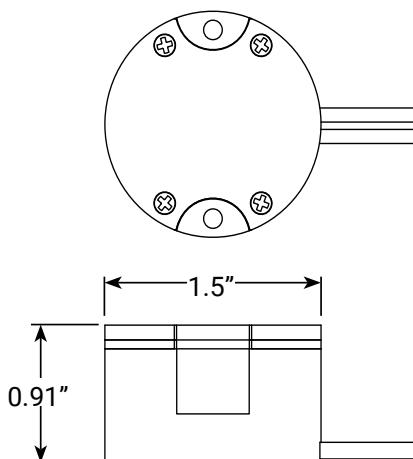

PRODUCT SPECIFICATIONS

Project Name _____ Date _____

Type or Model _____ Qty _____

VOLT® Low Voltage Landscape Lighting

VOLT® G2 BuddyPro Plus LED Brass Puck Light- VHS-6734

PRODUCT DESCRIPTION

The VOLT® G2 BuddyPro Plus 2700K LED Brass Puck Light delivers 330 lumens of warm, inviting light, perfect for illuminating larger areas or creating a stronger focal point. Just like its counterpart, the BuddyPro Plus offers multiple mounting options. With its surface-mounting, recessing, downlighting, and uplighting capabilities, the possibilities are endless.

Core Drilled. The perfectly round fixture body and flat top are ideal for installing this light flush with any surface. Using a 1.5" core drill bit, the fixture can be inset into wood, cement, or any other material. The result is a light source that originates from a flat plane - hiding the fixture body for a cleaner non-intrusive installation.

PRODUCT DIMENSIONS

SPECIFICATIONS

- **Construction:** Brass
- **Finish:** Bronze
- **Lead Wire:** 18 AWG
- **Lens:** Clear, frosted or diffused
- **Light Source:** Integrated
- **Operating Voltage:** 12VAC
- **Powered by:** VOLT's Low Voltage Transformer
- **Watts:** 3.5W
- **Lumens:** 300lm
- **Color Temperature:** 2700K