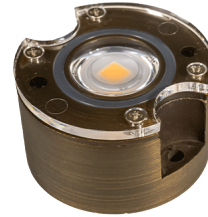

PRODUCT SPECIFICATIONS

Project Name _____ Date _____

Type or Model _____ Qty _____

VOLT® Low Voltage Landscape Lighting

VOLT® G2 BuddyPro Plus LED Brass Puck Light- VHS-6734

PRODUCT DESCRIPTION

The VOLT® G2 BuddyPro Plus 2700K LED Brass Puck Light delivers 330 lumens of warm, inviting light, perfect for illuminating larger areas or creating a stronger focal point. Just like its counterpart, the BuddyPro Plus offers multiple mounting options. With its surface-mounting, recessing, downlighting, and uplighting capabilities, the possibilities are endless.

Built to last, the BuddyPro Plus was sealed to an IP67 rating, protecting its internal components from dust, water, and even temporary submersion. Three (3) interchangeable lenses (included) allow you to customize the light output and effect, while four (4) glare guard options (sold separately) provide a stylish look while helping to control light direction and protect from unwanted glare.

Core Drilled. The perfectly round fixture body and flat top are ideal for installing this light flush with any surface. Using a 1.5" core drill bit, the fixture can be inset into wood, cement, or any other material. The result is a light source that originates from a flat plane - hiding the fixture body for a cleaner non-intrusive installation.

PRODUCT DIMENSIONS

SPECIFICATIONS

- **Construction:** Brass
- **Finish:** Bronze
- **Lead Wire:** 18 AWG
- **Lens:** Clear, frosted or diffused
- **Light Source:** Integrated
- **Operating Voltage:** 12VAC
- **Powered by:** VOLT's Low Voltage Transformer
- **Watts:** 3.5W
- **Lumens:** 300lm
- **Color Temperature:** 2700K