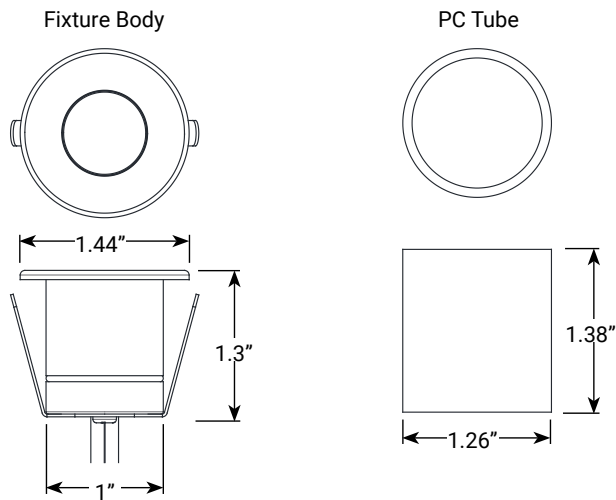

PRODUCT SPECIFICATIONS

Project Name _____ Date _____

Type or Model _____ Qty _____

VOLT® Low Voltage Landscape Lighting

VOLT® Micro Dot LED Light -VHS-6735

PRODUCT DESCRIPTION

Made from solid brass with a pre-aged bronze finish, the 2700K Micro Dot light is built for long-lasting durability. Its ultra-low profile design provides a subtle, diffused glow, making it ideal for low-light applications such as decks, steps, and floors.

PRODUCT DIMENSIONS

SPECIFICATIONS

- **Construction:** Brass
- **Finish:** Black
- **Lead Wire:** 18 AWG
- **Lens:** Frosted
- **Light Source:** Integrated
- **Operating Voltage:** 12VAC
- **Powered by:** VOLT's Low Voltage Transformer