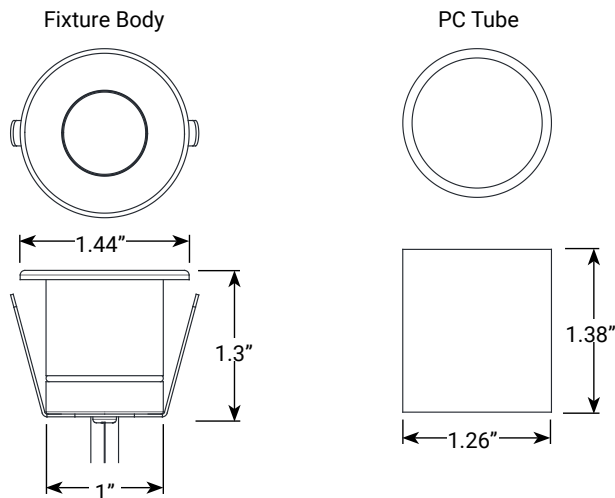

PRODUCT SPECIFICATIONS

Project Name _____ Date _____

Type or Model _____ Qty _____

VOLT® Low Voltage Landscape Lighting

VOLT® Micro Dot LED Light -VHS-6735

PRODUCT DESCRIPTION

Made from solid brass with a pre-aged bronze finish, the 2700K Micro Dot light is built for long-lasting durability. Its ultra-low profile design provides a subtle, diffused glow, making it ideal for low-light applications such as decks, steps, and floors.

PRODUCT DIMENSIONS

SPECIFICATIONS

- **Construction:** Brass
- **Finish:** Bronze
- **Lead Wire:** 18 AWG
- **Lens:** Frosted
- **Light Source:** Integrated
- **Operating Voltage:** 12VAC
- **Powered by:** VOLT's Low Voltage Transformer