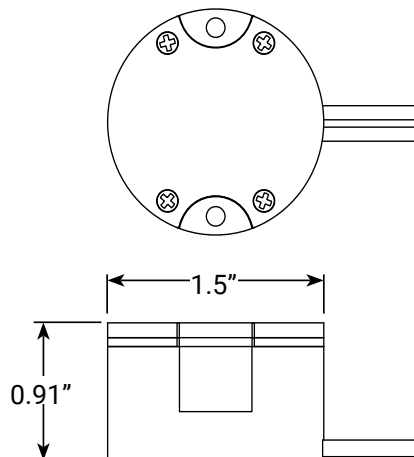

PRODUCT SPECIFICATIONS

Project Name _____ Date _____

Type or Model _____ Qty _____

VOLT® Low Voltage Landscape Lighting

VOLT® G2 RGBCW BuddyPro™ Brass LED Puck Light- VHS-6736

PRODUCT DESCRIPTION

The G2 BuddyPro RGBCW Puck Light offers exceptional versatility and durability. Engineered for both surface and recessed installation, this fixture provides unparalleled flexibility in design and application. Its IP67 rating ensures optimal performance in various outdoor environments.

PRODUCT DIMENSIONS

FEATURES & BENEFITS

- Solid Brass Construction.
- Pre-aged finish; natural patina that does not corrode.
- IP67 rating ensures protection against dust, water, and temporary immersion up to 1 meter (3 ft. 3 in.)
- Can be installed in a variety of applications: surface mounted, 1.5" core-drilled, recessed, installed as a downlight or uplight application.
- Glare guards (sold separately) available for directing light and glare control: Beacon | Grated | Shielded | Turret Top

SPECIFICATIONS

- **Construction:** Brass
- **Finish:** Bronze
- **Lead Wire:** 18 AWG
- **Lens:** Clear, frosted or diffused
- **Light Source:** Integrated
- **Operating Voltage:** 12VAC
- **Powered by:** VOLT's Low Voltage Transformer
- **Watts:** 4W