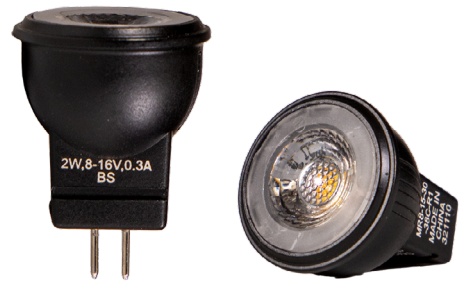

PRODUCT SPECIFICATIONS

Project Name _____ Date _____

Type or Model _____ Qty _____

VOLT® Low Voltage Landscape Lighting

VOLT® Single Source LED MR8 Lamp - MR8-15-30-38C-R1

PRODUCT DESCRIPTION

With energy efficiency at the forefront, this LED bulb reduces energy consumption by an impressive 75%, making it an environmentally conscious choice while significantly lowering operational costs. Say goodbye to frequent bulb replacements as this long-lasting LED bulb outshines halogen lamps, boasting a lifespan up to 8 times longer.

Experience the convenience of instant-on lighting and enjoy consistent and stable lamp-to-lamp color. Say farewell to warm-up time as this bulb provides instant full light output upon activation. This bulb will fit any VOLT LED landscape lighting fixtures that require an MR8 bulb. Specifically designed for landscape lighting and outdoor low voltage lighting. Backed by the industry's only lifetime warranty.

PRODUCT DIMENSIONS

FEATURES & BENEFITS

- Input Voltage, Frequency: 6-18VAC, 50/60Hz, with decreased lumens under 10V
- Input Power: 2W
- Beam Angles: 38° (flood)
- Lumen Output: 175lm
- Correlated Color Temperature (CCT): 2700K & 3000K
- Color Rendering Index (CRI): >83
- Life: 40,000 hours (L70)

SPECIFICATIONS

- Replacements for: 15W Halogen
- 38° Beam Angle
- Reduces energy consumption by about 75%
- Lasts up to 8 times longer than halogen lamps
- No warm-up time, instant-on with full light output and stable lamp to lamp color