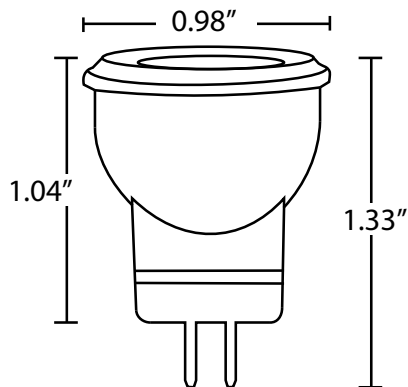

PRODUCT SPECIFICATIONS

Project Name _____ Date _____

Type or Model _____ Qty _____

VOLT® Low Voltage Landscape Lighting

VOLT® Single Source LED MR8 Lamp - MR8-15-30-38C-R1

PRODUCT DESCRIPTION

With energy efficiency at the forefront, this LED bulb reduces energy consumption by an impressive 75%, making it an environmentally conscious choice while significantly lowering operational costs. Say goodbye to frequent bulb replacements as this long-lasting LED bulb outshines halogen lamps, boasting a lifespan up to 8 times longer.

Experience the convenience of instant-on lighting and enjoy consistent and stable lamp-to-lamp color. Say farewell to warm-up time as this bulb provides instant full light output upon activation. This bulb will fit any VOLT LED landscape lighting fixtures that require an MR8 bulb. Specifically designed for landscape lighting and outdoor low voltage lighting. Backed by the industry's only lifetime warranty.

PRODUCT DIMENSIONS

FEATURES & BENEFITS

- Input Voltage, Frequency: 6-18VAC, 50/60Hz, with decreased lumens under 10V
- Input Power: 2W
- Beam Angles: 38° (flood)
- Lumen Output: 175lm
- Correlated Color Temperature (CCT): 2700K & 3000K
- Color Rendering Index (CRI): >83
- Life: 40,000 hours (L70)