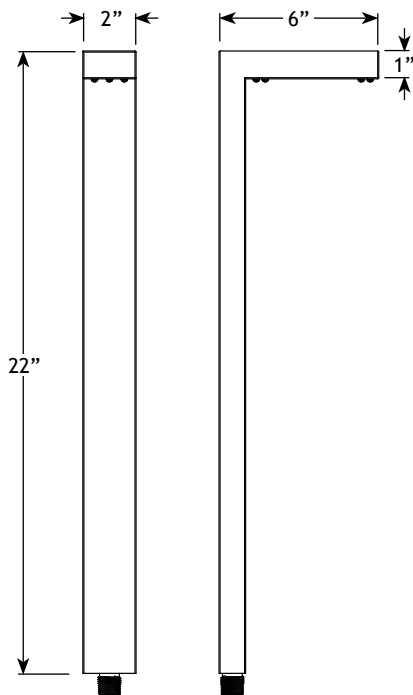

PRODUCT SPECIFICATIONS

Project Name _____ Date _____

VOLT®

Type or Model _____ Qty _____

VOLT® Low Voltage Landscape Lighting

VOLT® Wide Modernelle Path & Area Light - VPL-1043

PRODUCT DESCRIPTION

Designed to seamlessly blend modern style with functionality, the VOLT® Wide Modernelle now comes in a die cast, rust-resistant 316 stainless steel construction. The sleek lines, clean finish, and stainless steel work together to embody the modern aesthetic of the path light. The shatter-resistant polycarbonate lens provides clear light distribution with a generous beam spread thanks to its 22" height. The modern design makes this fixture ideal for modern residences, rooftop spaces, and pathway and garden illumination. The moisture-tight design and lifetime warranty guarantees reliable operation in any weather.

PRODUCT DIMENSIONS

SPECIFICATIONS

- **Construction:** 316 Stainless Steel
- **Lead Wire:** 18 AWG
- **Light Source:** LED Bi-Pin
- **Operating Voltage:** 12VAC
- **Powered by:** VOLT's Low Voltage Transformer
- **Mounting:** 9" Ground Stake with cutout for wire exit

WARRANTY

Lifetime Warranty

CERTIFICATIONS

Max 20 Watts
File # E466348

Max 20 Watts
File #E466348

FEATURES & BENEFITS

- Modern design complements contemporary aesthetics and landscapes.
- Beryllium copper socket more corrosion resistant than copper.
- Die-cast, rust resistant 316 stainless steel construction.
- Polycarbonate shatter-resistant lens