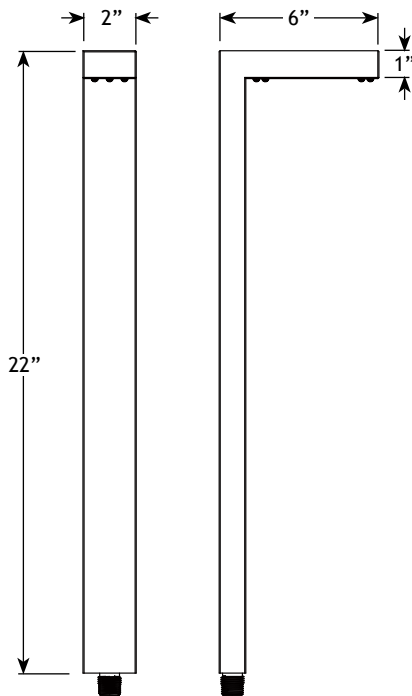

### PRODUCT DIMENSIONS

### SPECIFICATIONS

- **Construction:** Brass
- **Finish:** Black
- **Lead Wire:** 18 AWG
- **Light Source:** LED Bi-Pin
- **Operating Voltage:** 12VAC
- **Powered by:** VOLT's Low Voltage Transformer
- **Mounting:** 10" Hammer Stake with cutout for wire exit