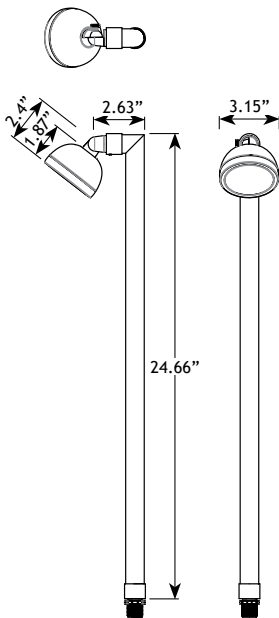

### PRODUCT DESCRIPTION

Combining our traditional path light stem with the head of our mini round wall wash fixture, this directional path light is perfect for illuminating paths, driveways, porches, and more. With its ceramic white interior to help maximize light output and beam spread, this path light proudly boasts a noteworthy maximum of up to 13 feet of forward ground illumination (achieved by adjusting the fixture to a 45° angle).

Designed with a fully adjustable knuckle for directional lighting making this fixture ideal for illuminating walls without creating the cone-shaped patterns produced by spotlights. The Mini Round Wash path light is also useful for providing a wide wash-type effect for low-lying plants and garden beds.

### PRODUCT DIMENSIONS

### SPECIFICATIONS

- **Construction:** Brass
- **Finish:** Bronze
- **Lead Wire:** 18 AWG
- **Lens:** Frosted
- **Light Source:** Bi-Pin (sold separately)
- **Operating Voltage:** 12VAC
- **Powered by:** VOLT's Low Voltage Transformer