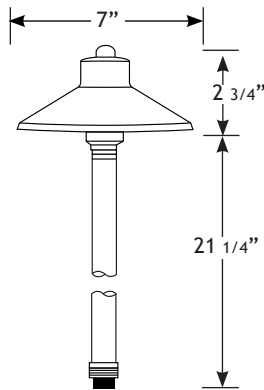

### Product Description

The China Hat 7" Path & Area Light is a high-quality outdoor light that is great for illuminating smaller areas. Featuring a tall stem and a simple, yet attractive hat; this luminaire projects a beam of illumination with a diameter of 12 ft.

### Product Dimensions

### Specifications

- ▶ **Construction:** Cast Brass or Cast Copper
- ▶ **Finish:** Bronze, Powder Coated Black, or Raw Copper
- ▶ **Lead Wire:** 16AWG, SPT-2
- ▶ **Mounting:** 10" Hammer® Stake with cutout for wire exit
- ▶ **Glass or Lens:** Clear protective polycarbonate lens
- ▶ **Light Source (Sold Separately):** Bi-Pin (LED or Halogen)
- ▶ **Maximum Lamp Rating:** 20W
- ▶ **Operating Voltage:** 12V AC
- ▶ **Powered by:** VOLT's Low Voltage Transformer