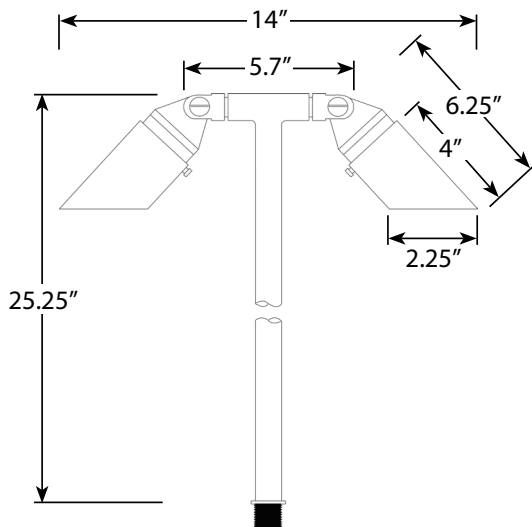

PRODUCT SPECIFICATIONS

Project Name _____ Date _____

Type or Model _____ Qty _____

VOLT® Low Voltage Landscape Lighting

VOLT® Top Dog Scotty Mini Twinnovator Brass Path & Area Light - VPL-3398

PRODUCT DESCRIPTION

Designed to impress, this innovative path and area light features dual Top Dog Scotty mini spotlights on a single fixture, providing exceptional dual-area illumination along your pathway or in your garden. With fully adjustable glare guards and a 360° knuckle, you have complete control over the light's direction, allowing you to create mesmerizing focal points and highlight specific elements in your landscape.

PRODUCT DIMENSIONS

SPECIFICATIONS

- **Construction:** Brass
- **Finish:** Bronze
- **Lead Wire:** 18 AWG
- **Lens:** Clear flat glass
- **Light Source:** MR11
- **Operating Voltage:** 12VAC
- **Powered by:** VOLT's Low Voltage Transformer