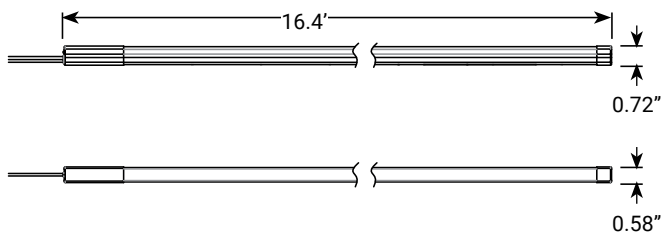

PRODUCT SPECIFICATIONS

Project Name _____ Date _____

Type or Model _____ Qty _____

VOLT® Low Voltage Landscape Lighting

VOLT® 16ft RGBW Integrated LED Rope Light- VRL-RGBW-16

PRODUCT DESCRIPTION

Introducing the VOLT® 16 ft. RGBW Integrated LED Rope Light – your ultimate lighting solution for vibrant ambiance and versatility. With color-changing capabilities and a length of 16 feet, it adapts seamlessly to any setting. Crafted from durable, UV-tested silicone, it won't yellow over time. Easily mountable with included brackets and screws, it's perfect for hardscapes, trees, steps, gardens, pathways, and more. Delivering 329 lumens and IP67-rated for outdoor durability, it ensures reliable illumination in rain or shine. Plus, control colors effortlessly with the included IR remote.

PRODUCT DIMENSIONS

FEATURES & BENEFITS

- 420 integrated color-changing LEDs – no bulbs to replace.
- 16 ft. can be cut to size to fit any application.
- 270° of light output for wide coverage
- Includes brackets and screws for surface mounting
- Includes VOLT® RGBW IR Remote Control for color-changing features
- IP67 rating to withstand dust and water immersion

SPECIFICATIONS

- **Construction:** Silicone
- **Finish:** White
- **Mounting:** Bracket
- **Light Source:** 420 Integrated LEDs
- **Operating Voltage:** 12VAC
- **Powered by:** VOLT's Low Voltage Transformer
- **Watts:** 6W