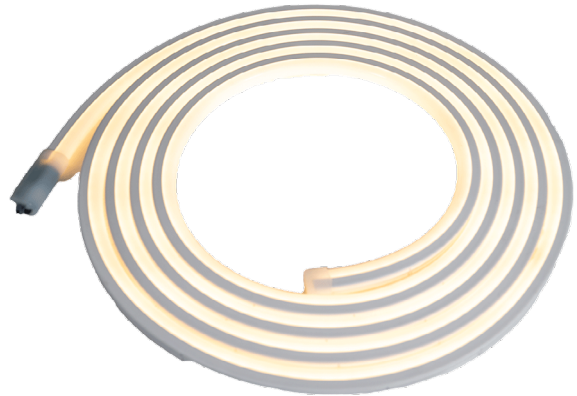

PRODUCT SPECIFICATIONS

Project Name _____ Date _____

Type or Model _____ Qty _____

VOLT® Low Voltage Landscape Lighting

VOLT® 16ft RGBW Integrated LED Rope Light- VRL-RGBW-16

PRODUCT DESCRIPTION

Introducing the VOLT® 16 ft. RGBW Integrated LED Rope Light – your ultimate lighting solution for vibrant ambiance and versatility. With color-changing capabilities and a length of 16 feet, it adapts seamlessly to any setting. Crafted from durable, UV-tested silicone, it won't yellow over time. Easily mountable with included brackets and screws, it's perfect for hardscapes, trees, steps, gardens, pathways, and more. Delivering 329 lumens and IP67-rated for outdoor durability, it ensures reliable illumination in rain or shine. Plus, control colors effortlessly with the included IR remote.

PRODUCT DIMENSIONS

FEATURES & BENEFITS

- 420 integrated color-changing LEDs – no bulbs to replace.
- 16 ft. can be cut to size to fit any application.
- 270° of light output for wide coverage
- Includes brackets and screws for surface mounting
- Includes VOLT® RGBW IR Remote Control for color-changing features
- IP67 rating to withstand dust and water immersion

SPECIFICATIONS

- **Construction:** Silicone
- **Finish:** White
- **Mounting:** Bracket
- **Light Source:** 420 Integrated LEDs
- **Operating Voltage:** 12VAC
- **Powered by:** VOLT's Low Voltage Transformer
- **Watts:** 6W