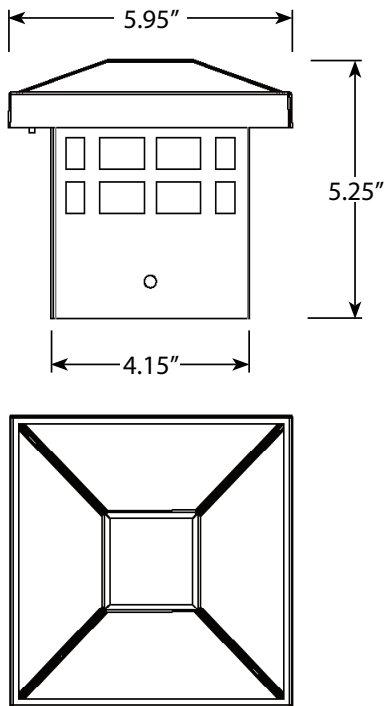

PRODUCT SPECIFICATIONS

Project Name _____ Date _____

Type or Model _____ Qty _____

VOLT® Low Voltage Landscape Lighting

VOLT® G2 Solar Integrated LED Post-Top Light- VSPL-1046

PRODUCT DESCRIPTION

Transform your deck or patio while "Going Green" with our improved Solar Integrated LED Post-Top Light. With a full charge, this solar post-top fixture offers 50 lumens of subtle, balanced illumination for several hours, then will gradually and subtly dim throughout the night before powering off for a total of approximately 6-7 hours of use each night. Quick and easy installation with mounting hardware included for standard 4x4 post installation.

PRODUCT DIMENSIONS

SPECIFICATIONS

- **Construction:** Plastic
- **Finish:** Black
- **Mounting:** 4x4 post
- **Lens:** Clear glass
- **Light Source:** Integrated
- **Light Output:** 50 lumens that gradually diminish as the batteries drain
- **Powered by:** VOLT's attached solar panel
- **Charge Time:** 8-12 hours of uninterrupted sunlight for full battery charge
- **Panel Size:** (4) 5.3" x 2.5"