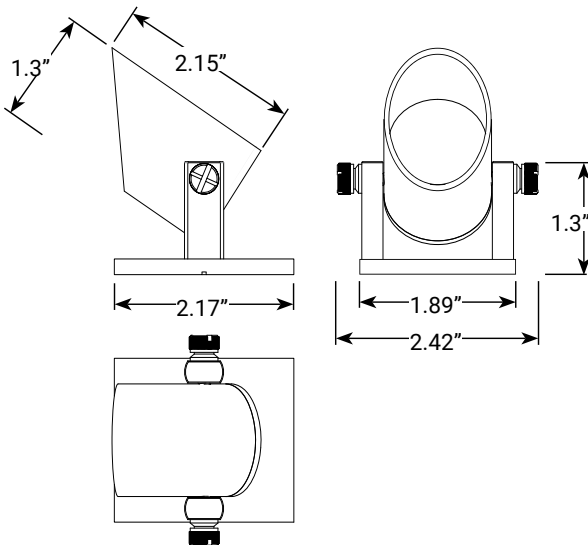

### PRODUCT DIMENSIONS

### SPECIFICATIONS

- **Construction:** Brass
- **Finish:** Bronze
- **Lead Wire:** 25' 18AWG lead wire
- **Lens:** Clear flat glass
- **Light Source:** Integrated
- **Operating Voltage:** 12VAC
- **Powered by:** VOLT's Low Voltage Transformer
- **Mounting:** Non-skid rubber pads prevent fixtures from moving