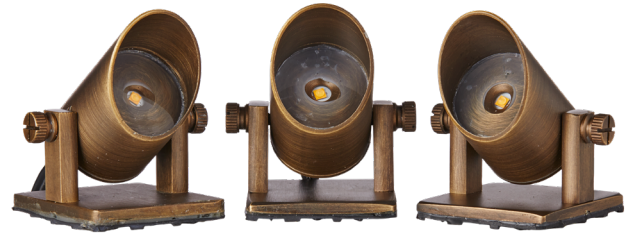

PRODUCT SPECIFICATIONS

Project Name _____ Date _____

Type or Model _____ Qty _____

VOLT® Low Voltage Landscape Lighting

VOLT® Mini Brass RGBW LED Underwater Pond Lights- VUL-6704

PRODUCT DESCRIPTION

Upgrade your pond or fountain lighting with the new RGBW color-changing LED underwater pond lights! The RGBW color-changing capability allows for a dynamic and personalized lighting experience, providing you with the flexibility to customize the ambiance of your underwater landscape. Installation is fast and easy with this set of three underwater lights due to being permanently wired together.

Designed with precision, these underwater pond lights feature a solid brass construction with a pre-aged bronze finish to ensure long-lasting durability. The moisture-tight design guarantees the protection of internal components to provide peace-of-mind when installed in ponds or fountains.

PRODUCT DIMENSIONS

SPECIFICATIONS

- **Construction:** Brass
- **Finish:** Bronze
- **Lead Wire:** 18' lead wire to first fixture, 8' wire to second fixture, 8' wire to third fixture, 18AWG
- **Lens:** Clear flat glass
- **Light Source:** Integrated
- **Operating Voltage:** 12VAC
- **Powered by:** VOLT's Low Voltage Transformer
- **Mounting:** Non-skid rubber pads prevent fixtures from moving

WARRANTY

Lifetime Warranty

CERTIFICATIONS

File # E466348

File #E466348

FEATURES & BENEFITS

- Three miniature LED fixtures permanently wired together for fast and easy installation.
- Cast brass construction with antique bronze finish for longevity and beauty.
- Non-skid rubber pads prevent fixtures from moving.
- May be installed in very shallow water (3" or more).
- Fully brass fixture for underwater longevity. No plastic thumb screws that will break down over time.
- Requires VOLT® RGBW Remote Control for color modes. One remote controls all VOLT® RGBW fixtures