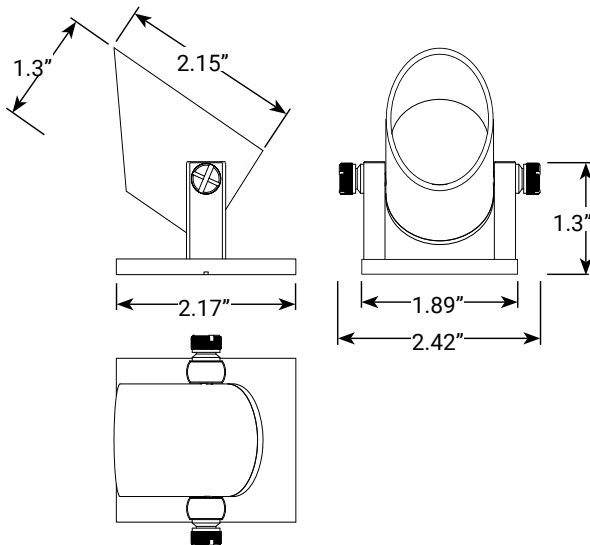

PRODUCT DIMENSIONS

SPECIFICATIONS

- **Construction:** Brass
- **Finish:** Bronze
- **Lead Wire:** 18' lead wire to first fixture, 8' wire to second fixture, 8' wire to third fixture, 18AWG
- **Lens:** Clear flat glass
- **Light Source:** Integrated
- **Operating Voltage:** 12VAC
- **Powered by:** VOLT's Low Voltage Transformer
- **Mounting:** Non-skid rubber pads prevent fixtures from moving