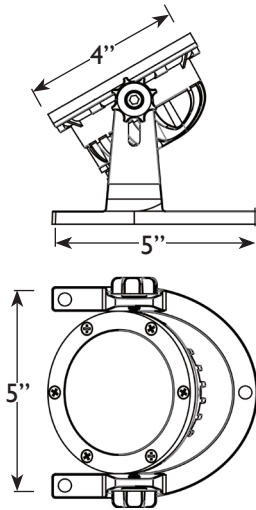

VOLT® Low Voltage Landscape Lighting Salty Dog Grated Brass Single Source LED Underwater Light

Product Description

This redesigned underwater light has several improved features. It is made from cold forged brass and better suited for water-related conditions. It features a grated top for extra glare protection when using this fixture in high traffic areas. It also has a pressure fit gasket that creates a tight seal keeping water out of the internal housing. Newly designed wire glands prevent water from getting into the fixture at one of the most common points of failure. Along with a newly designed mount for better underwater stability, this fixture can also be used on land with its efficient heat dissipation.

Product Dimensions

Specifications

- ▶ **Construction:** Cold Forged Brass
- ▶ **Finish:** Bronze
- ▶ **Lead Wire:** UL approved 18AWG, 2 conductor SJTW wire
- ▶ **Glass or Lens:** Clear Flat Glass
- ▶ **Light Source:** Integrated LED
- ▶ **Light Output:** 330 Lumens
- ▶ **Color Rendering Index (CRI):** 80+
- ▶ **Life:** 60,000 hr L70
- ▶ **Operating Voltage:** 12V
- ▶ **Powered by:** VOLT's Low Voltage Transformer
- ▶ **Torque Setting:** 1.5 ft. lbs.

Features & Benefits

- ▶ Cold forged brass faceplate with pressure fit gasket (must be tightened in a star pattern) to guarantee complete waterproofing.
- ▶ Water tight wire glands ensure water cannot get inside the fixture.
- ▶ Extra heavy brass mount for stability.
- ▶ Efficient heat dissipation.
- ▶ This fixture can be used fully submersed in water or be used on dry land.
- ▶ Raised lens to prevent water from puddling.
- ▶ Grated Top for extra glare protection.