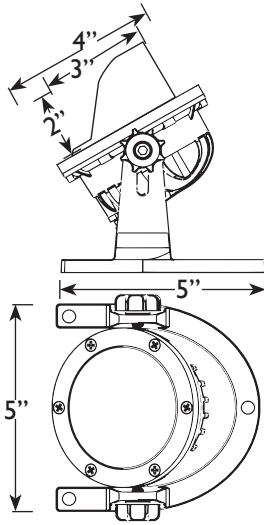

## Product Description

This redesigned underwater light has several improved features. It is made from cold forged brass and better suited for water-related conditions. This version features a shielded top that allows light to be focused and aimed at a particular feature while helping to protect from glare. This makes this version ideal for high traffic areas. It also has a pressure fit gasket that creates a tight seal keeping water out of the internal housing. Newly designed wire glands prevent water from getting into the fixture at one of the most common points of failure. Along with a newly designed mount for better underwater stability, this fixture can also be used on land with its efficient heat dissipation.

## Product Dimensions

## Features & Benefits

- ▶ Cold forged brass faceplate with pressure fit gasket (must be tightened in a star pattern) to guarantee complete waterproofing.
- ▶ Water tight wire glands ensure water cannot get inside the fixture.
- ▶ Extra heavy brass mount for stability.
- ▶ Efficient heat dissipation.
- ▶ This fixture can be used fully submersed in water or be used on dry land.
- ▶ Raised lens to prevent water from puddling.

## Specifications

- ▶ **Construction:** Cold Forged Brass
- ▶ **Finish:** Bronze
- ▶ **Lead Wire:** UL approved 18AWG, 2 conductor SJTW wire
- ▶ **Glass or Lens:** Clear Flat Glass
- ▶ **Light Source:** Integrated LED
- ▶ **Light Output:** 500 Lumens
- ▶ **Color Rendering Index (CRI):** 80+
- ▶ **Life:** 60,000 hr L70
- ▶ **Operating Voltage:** 12V
- ▶ **Powered by:** VOLT's Low Voltage Transformer
- ▶ **Torque Setting:** 1.5 ft. lbs.