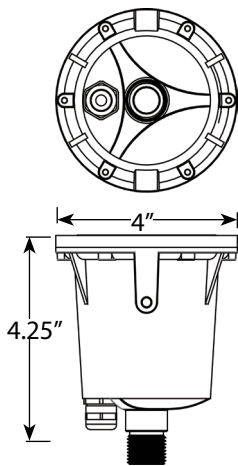

PRODUCT SPECIFICATIONS

Project Name _____ Date _____

Type or Model _____ Qty _____

VOLT® Low Voltage Landscape Lighting

VOLT® Salty Dog MR16 In-Grade Light- VWL-703

PRODUCT DESCRIPTION

This redesigned in-grade light has several improved features. This fixture is made from cold forged brass which is less porous than cast brass and better suited for water-related conditions. It also has a pressure fit gasket that creates a tight seal keeping water out of the internal housing. Newly designed wire glands prevent water from getting into the fixture at one of the most common points of failure. This fixture can also be used on land with its efficient heat dissipation. Choose your desired lighting by selecting from our wide variety of MR16 bulbs.

PRODUCT DIMENSIONS

FEATURES & BENEFITS

- Cold forged brass faceplate with pressure fit gasket (must be tightened in a star pattern) to guarantee complete waterproofing.
- Water tight wire glands ensure water cannot get inside the fixture.
- Lamp-ready for our wide array of MR16 lamps.
- Efficient heat dissipation.
- This fixture can be used fully submersed in water.
- Raised lens to prevent water from puddling.

SPECIFICATIONS

- **Construction:** Brass & PVC
- **Finish:** Bronze and Black
- **Lead Wire:** 18 AWG
- **Lens:** Clear flat glass
- **Light Source:** MR16
- **Operating Voltage:** 12VAC
- **Powered by:** VOLT's Low Voltage Transformer