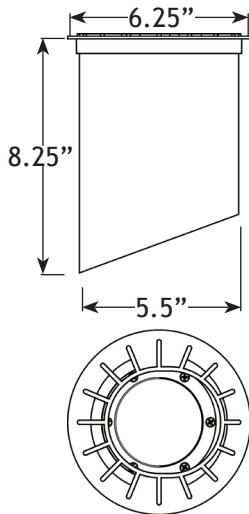

VOLT® Low Voltage Landscape Lighting

Salty Dog Brass MR16 Well Light

Product Description

The Salty Dog is a low voltage outdoor professional grade well light. Great for up lighting on trees, columns, walls and anything where a low profile outdoor well light fixture is desired. Featuring an adjustable lamp housing that can move up and down to give you a directional angle for precise aiming. Made from cold forged brass with reinforced PVC canister. This fixture comes lamp-ready so you are able to customize your lighting with an array of our MR16 lamps.

Product Dimensions

Specifications

- ▶ Construction: Brass
- ▶ Finish: Bronze
- ▶ Lead Wire: 4' (standard) or 25' (optional) 18AWG
- ▶ Mounting: PVC canister
- ▶ Lens: Clear Flat Glass
- ▶ Light Source (sold separately): MR16
- ▶ Operating Voltage: 12V
- ▶ Powered by: VOLT's Low Voltage Transformer
- ▶ Torque Setting: 1.5 ft. lbs.

Features & Benefits

- ▶ Cold forged brass for maximum durability.
- ▶ Completely water tight and fully submersible.
- ▶ Lamp-ready for our wide array of MR16 lamps.
- ▶ Raised lens to prevent water from puddling.
- ▶ Fully adjustable, housing moves up and down.
- ▶ Pressure fit gasket (must be tightened in a star pattern).
- ▶ Water tight wire gland.
- ▶ Efficient heat dissipation.