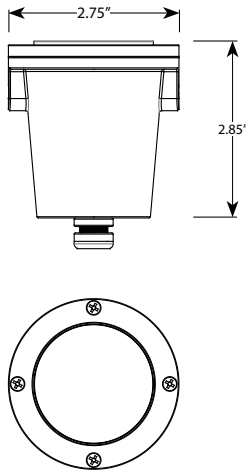

PRODUCT SPECIFICATIONS

Project Name _____ Date _____

Type or Model _____ Qty _____

VOLT® Low Voltage Landscape Lighting

VOLT® Salty Dog MR11 Brass In-Grade Light - VWL-7120-4-PBK

PRODUCT DESCRIPTION

Designed with versatility and durability in mind, the Salty Dog MR11 In-Grade Light offers a low-profile solution for illuminating bushes, small trees, columns, accentuating pathways, driveways, or even being installed in steps. The adjustable internal gimbal allows you to align the direction of the bulb to cast a subtle yet captivating illumination in your landscape.

PRODUCT DIMENSIONS

FEATURES & BENEFITS

- Black Plastic base with cast brass with bronze finish top
- Completely water tight and fully submersible.
- Beryllium copper socket more corrosion resistant than copper.
- Pressure fit gasket (must be tightened in a star pattern).
- Adjustable gimbal socket for directional precision aiming.
- Tools for fixture are provided.
- Efficient heat dissipation.

SPECIFICATIONS

- **Construction:** Plastic base with cast Brass Top
- **Finish:** Black base with bronze top
- **Lead Wire:** 18 AWG
- **Lens:** Clear flat glass
- **Light Source:** MR11 Bulb
- **Operating Voltage:** 12VAC
- **Powered by:** VOLT's Low Voltage Transformer
- **IP Rating:** 68