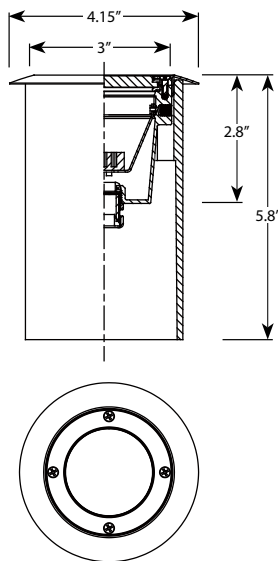

### PRODUCT DIMENSIONS

### SPECIFICATIONS

- **Construction:** Plastic Base, Brass Faceplate
- **Finish:** Black Base, Bronze Faceplate
- **Lead Wire:** 18 AWG
- **Lens:** Clear flat glass
- **Light Source:** MR11 Bulb
- **Operating Voltage:** 12VAC
- **Powered by:** VOLT's Low Voltage Transformer
- **IP Rating:** 68