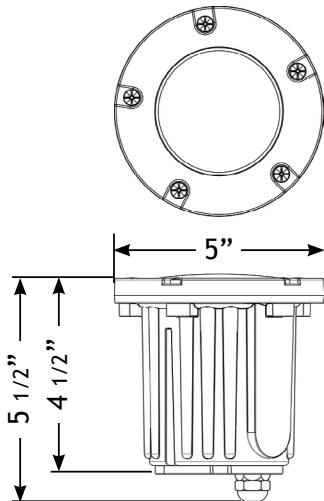

VOLT® Low Voltage Landscape Lighting

VOLT® Budget Friendly Brass Well Light (Bronze)- Well1

Product Description

VOLT®'s Budget-Friendly Brass Well Light is an affordable, professional-grade low-voltage (12V) light. Constructed of durable, high-quality brass with an antique bronze finish. Includes a 5W LED MR16 bulb. Ideal for low-profile up-lighting on architectural and landscape features. Backed by VOLT®'s Lifetime Warranty.

Product Dimensions

Specifications

- ▶ Construction: Cast Brass
- ▶ Finish: Bronze
- ▶ Lead Wire: 25'
- ▶ Lens: Clear l
- ▶ Light Source: 5W MR16
- ▶ Operating Voltage: 12V AC
- ▶ Powered by: VOLT's Low Voltage Transformer